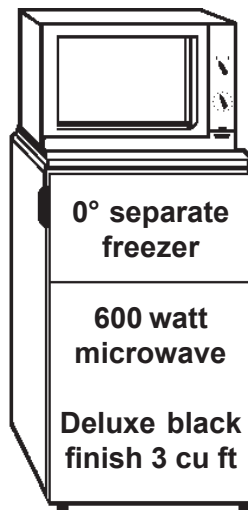

details & order at: www.fridges4kentstate.com

The Benefits of a Micro-Fridge

- Reduces high-cost restaurant, convenience store and fast-food expenses
- Refreshment is always there when you need it, without going out
- No need to pack and carry your own refrigerator or microwave oven to / from home
- Easy-to-use, practical, attractive and durable

"The one and only. And it's approved by K.S.U. because it's safe."

K.S.U. Non Reserved, Not-Preplaced Delivery . . .

Begins Aug 24 - Aug 27 9:30a - 5:30p Daily
After Aug 22 call 815-986-4789

IF ORDER IS POSTMARKED BY AUG 15TH WE GUARANTEE THAT YOUR UNIT WILL BE COOL AND WAITING FOR YOU IN YOUR ROOM.

FOR THOSE WHO ORDER LATE OUR DELIVERY PEOPLE WILL SET AN APPOINTMENT WITH YOU.

THESE HALLS ARE THE ONLY ONE THAT NEED FRIDGES OR LOFTS SUPPLIED BY STUDENTS:

KORB, LEEBRICK, BEALE & MCDOWELL HALLS

Service, Delivery & Refund Policy

Units are of the highest quality; have attractive high-gloss black finishes; adjustable shelving & ice cube tray. All units are fully guaranteed; we will replace any defective unit free of charge. All ordered units and contracted pick-ups are delivered and picked-up free of charge. To cancel your reservation, just mail a letter to Huskie Rentals postmarked by Sep 5, 2009. If your unit is already pre-placed in your room (will be pre-placed by Aug 19) and you cancel there will be a $10 pick up fee deducted from your rental refund.

"The micro-fridge transforms your room to a micro apartment"

Microwave

- Cook (600 watts)
- Defrost (300 watts)
- Easy to operate

Freezer

- Keeps ice cubs, frozen foods, ice cream truly FROZEN
- Approx 1 cu. ft.

Refrigerator

- Automatic defrost
- Adjustable temperature
- Ample door storage
- 2.2 cu. ft.

If order postmarked by AUG 15 unit will be waiting in your room

Dear K.S.U. Student,

Huskie Rentals is a private company and is privileged to offer the rental **Micro-Fridges**, and the sleek, black-tube steel **ZeLöft** (Made in U.S.A.) to the incoming Fall 2007 K.S.U. Residence Hall Students. Please direct inquiries, orders and customer service needs to **Huskie Rentals** (phone numbers and addresses on first page). You will be talking with me, Mark - the owner, for any special needs or problems. I will be able happy to work with you in any way necessary. Please do not direct inquiries to K.S.U., for that will only slow Huskie Rental's prompt response time. We look forward to serving you this Fall and hope you enjoy the rest of your summer vacation. Thank you.

Fridges4KentState.com

Sincerely,
Mark Wilson, Owner
Huskie Rentals

Super Purchase Option... So Cheap To Own...

Huskie Rentals offers all our customers the "**Super Purchase Option**". Before your unit is returned at the end of the Spring semester 2010, you may purchase your Micro-Fridge for only $89 balance (new Micro-Fridge's retail for $459). It comes with a no hassle two year warranty.

The K.S.U. residence halls and staff are among the finest in the country, however some kids opt

for off campus housing / fraternity life our **Low Rent / Super Purchase Option** offered by **Huskie Rentals** fits everyones needs whether or not they stay in on-campus housing all four years.

Huskie Rentals
Local Mail Center
1675 E Main St #245
Kent OH 44240

Main Office mailing address
PO Box 1010
DeKalb IL 60115
815-986-4789 9:30a-5:30p M-F

Toll-free for Landline phones
877-902-1794 9:30a-4:30p M-F

Direct correspondence to
DeKalb address